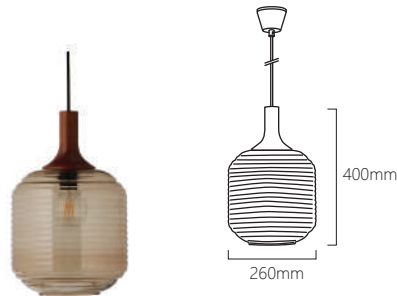

HONEY pendant ¥34,000
(税込 ¥37,400)

color : amber
E26/40W glass shade, black fabric cord
rubber wood
design by Guillaume Delvigne