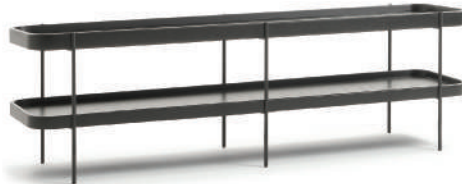

HUMLA 152 TV shelf

W152.5 D34.5 H45 cm

light oak black
¥99,000
(税込 ¥108,900)