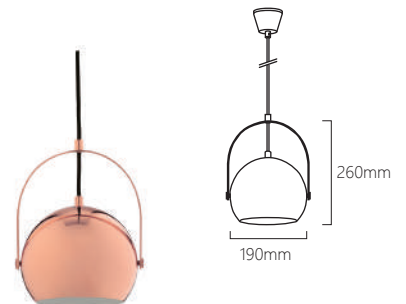

BALL HANDLE pendant ¥26,000
(税込 ¥28,600)

color : copper
E26/40W metal shade, black cord
design by Benny Frandsen