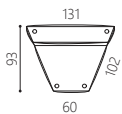

ID : 3009-59F
wedge

ID : 3009-49F
corner

ID : 3009-57F 3009-58F
corner extended/LHF corner extended/RHF

ID : 3009-61F
stool rectangular

range 1	¥136,000 (¥149,600)	¥152,000 (¥167,200)	¥184,000 (¥202,400)	¥80,000 (¥88,000)	¥240,000 (¥264,000)	¥266,000 (¥292,600)
range 2	¥142,000 (¥156,200)	¥160,000 (¥176,000)	¥191,000 (¥210,100)	¥83,000 (¥91,300)	在 ¥246,000 (¥270,600)	¥277,000 (¥304,700)
range 3	¥149,000 (¥163,900)	¥175,000 (¥192,500)	¥203,000 (¥223,300)	¥90,000 (¥99,000)	¥280,000 (¥308,000)	¥302,000 (¥332,200)
range 4	¥160,000 (¥176,000)	¥187,000 (¥205,700)	¥216,000 (¥237,600)	¥97,000 (¥106,700)	¥297,000 (¥326,700)	¥322,000 (¥354,200)
leather 1	¥267,000 (¥293,700)	¥270,000 (¥297,000)	¥340,000 (¥374,000)	¥145,000 (¥159,500)	¥490,000 (¥539,000)	¥515,000 (¥566,500)
leather 2	¥277,000 (¥304,700)	¥280,000 (¥308,000)	¥350,000 (¥385,000)	¥152,000 (¥167,200)	¥506,000 (¥556,600)	¥540,000 (¥594,000)

在庫色:

westlake 07 harbour grey
(range2)