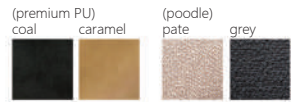

CLUTCH

¥30,000 (税込 ¥33,000)

W50 D60 H77.5 SH45.5 cm