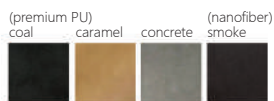

CHAIRS & BENCHES

NEW

WAFFLE bench

W133 D43 H46 cm

¥61,000 (税込 ¥67,100)

PIPA bench

PIPA bench 115 ¥40,000 (税込 ¥44,000)

W115 D37 SH46 cm

PIPA bench 130 ¥44,000 (税込 ¥48,400)

W130 D37 SH46 cm

LEGNO

size : W46.5 D52 H81 SH46.5 cm

<cover range>	本体価格 (税込)		替えカバー 本体価格 (税込)		
	range 1	¥30,000	(¥33,000)	¥4,500	(¥4,950)
range 2	¥30,500	(¥33,550)	¥5,000	(¥5,500)	
range 3	¥31,500	(¥34,650)	¥6,000	(¥6,600)	

在庫色カバー:

※ 在庫色以外は**2枚単位**の受注生産にて承ります。全カラーからお選び頂けます。
→ P. 55

CAROLINE

size : W49 D58 H100.5 SH48.5 cm

<cover range>	本体価格 (税込)		替えカバー 本体価格 (税込)		
	range 1	¥32,000	(¥35,200)	¥4,000	(¥4,400)
range 2	¥33,000	(¥36,300)	¥5,000	(¥5,500)	
range 3	¥34,000	(¥37,400)	¥6,000	(¥6,600)	

在庫色カバー:

※ 在庫色以外は**2枚単位**の受注生産にて承ります。全カラーからお選び頂けます。
→ P. 55

PHOENIX

¥22,000 (税込 ¥24,200)

W44 D56 H85 SH44 cm

(recycle leather)
black