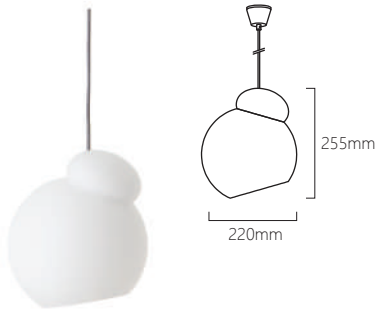

AIR pendant ¥30,000
(税込 ¥33,000)

color : white
E26/25W opal glass shade, grey fabric cord
design by Toni Rie