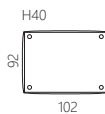

ID : 3009-59F
wedge

ID : 3009-49F
corner

ID : 3009-57F 3009-58F
corner extended/LHF corner extended/RHF

ID : 3009-61F
stool rectangular

range 1	¥136,000 (¥149,600)	¥152,000 (¥167,200)	¥184,000 (¥202,400)	¥80,000 (¥88,000)	¥240,000 (¥264,000)	¥266,000 (¥292,600)
range 2	¥142,000 (¥156,200)	¥160,000 (¥176,000)	¥191,000 (¥210,100)	¥83,000 (¥91,300)	在 ¥246,000 (¥270,600)	¥277,000 (¥304,700)
range 3	¥149,000 (¥163,900)	¥175,000 (¥192,500)	¥203,000 (¥223,300)	¥90,000 (¥99,000)	¥280,000 (¥308,000)	¥302,000 (¥332,200)
range 4	¥160,000 (¥176,000)	¥187,000 (¥205,700)	¥216,000 (¥237,600)	¥97,000 (¥106,700)	¥297,000 (¥326,700)	¥322,000 (¥354,200)
leather 1	¥267,000 (¥293,700)	¥270,000 (¥297,000)	¥340,000 (¥374,000)	¥145,000 (¥159,500)	¥490,000 (¥539,000)	¥515,000 (¥566,500)
leather 2	¥277,000 (¥304,700)	¥280,000 (¥308,000)	¥350,000 (¥385,000)	¥152,000 (¥167,200)	¥506,000 (¥556,600)	¥540,000 (¥594,000)

在庫色:

westlake 07 harbour grey
(range2)