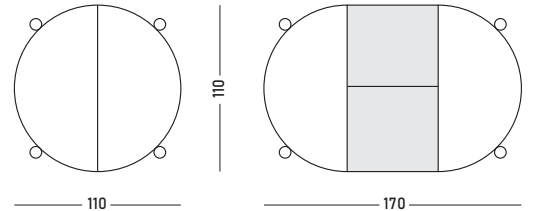

WOODPECKER table

black

¥178,000 (税込 ¥195,800)

size : W110-170 D110 H74.5 cm
extendable 延長式

▲ woodpecker chair