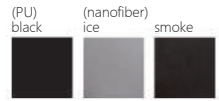

▲ storm-coal

▲ storm-caramel

▲ poodle pate

▲ poodle grey

CAPULET

¥23,000 (税込 ¥25,300)

W45 D57 H88 SH44.5 cm

▲ PU-black