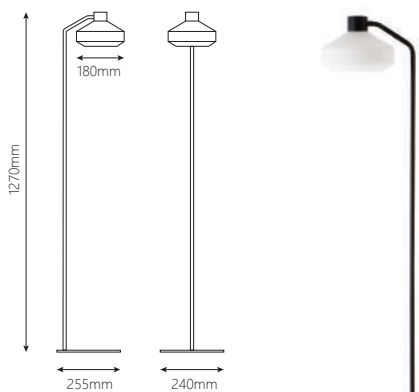

MAYOR floor ¥54,000
(税込 ¥59,400)

color : black
E17/25W white opal glass shade
design by Toni Rie